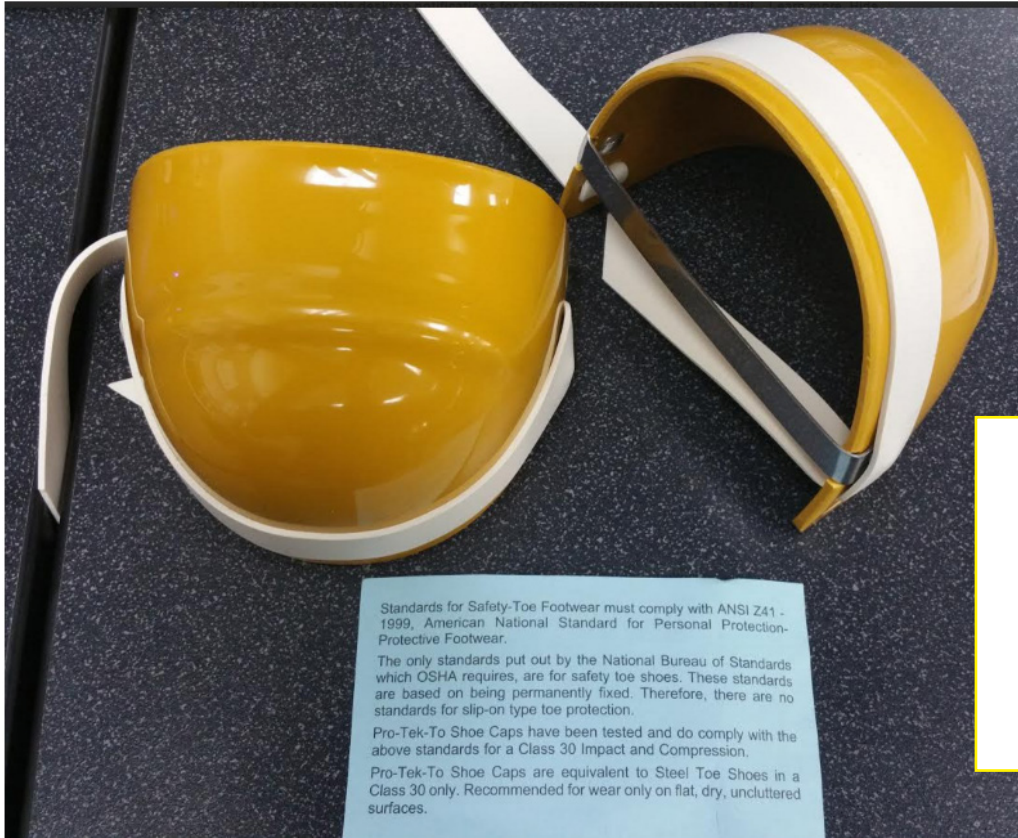

### Foot Protection

Your feet can be protected without changing your shoes quickly and easily with our shoe caps. They slip easily over your own street shoe and strap firmly around the back of your heel. Especially beneficial to the temporary employee or visitors to your plant.